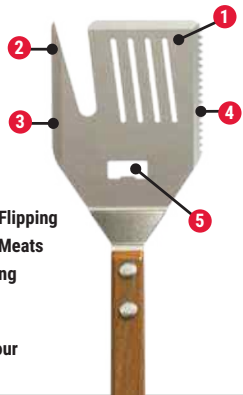

SALE

\$14⁹⁹

Flipfork® 5-in-1 Stainless Steel BBQ Tool

8027453
RED HOT BUY

- 1 Spatula Perfect for Flipping
- 2 Fork for Skewering Meats
- 3 Knife Edge for Cutting
- 4 Serrated Edge for Tenderizing Meats
- 5 Bottle Opener for your Favorite Beverage